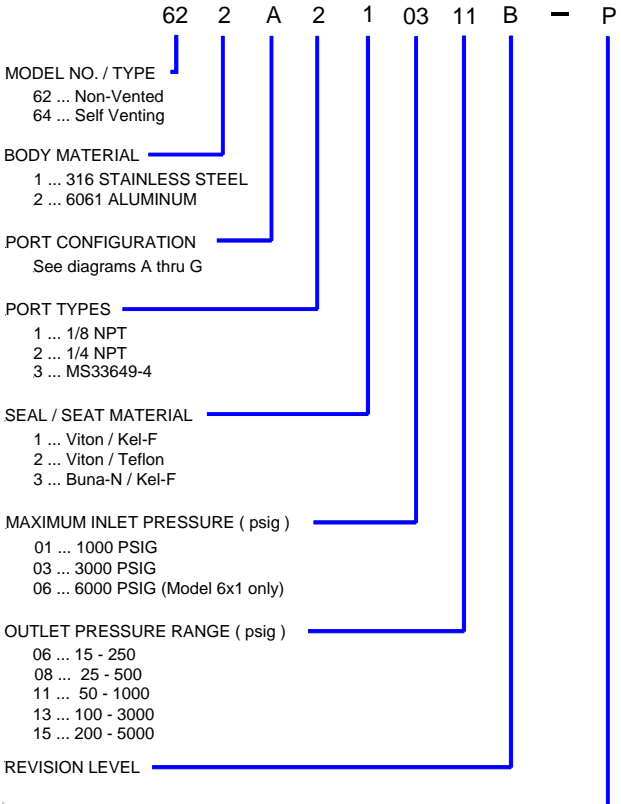

Perma-Cal Industries
 1742 Orbit Way
 Minden, NV 89423-4114
 775 / 782-1026
 FAX 775 / 782-1056
 www.perma-cal.com

Bulletin PBR 0506
 Effective 5/01/2006

MODELS 62 & 64 PISTON TYPE, PNEUMATIC PRESSURE REGULATORS

- NON-VENTED & VENTING CONFIGURATIONS
- UP TO 6000 PSI MAX INLET PRESSURE
- EASY FILTER REPLACEMENT

PART NUMBER CONSTRUCTION :

AVAILABLE PORT CONFIGURATIONS

MODEL NUMBER AND PRICES

621A	\$ 300.00	641A	\$ 315.00
622A	\$ 275.00	642A	\$ 295.00

OPTIONS / KITS

Panel Mounting	\$ 15.00
Additional Ports (per port)	\$ 20.00
Range Change Kit	\$ 80.00
Seal / Seat Kit	\$ 21.00
Filter Kit	\$ 9.00

Specifications and prices subject to change without notice. \$50.00 minimum on

The port configurations are shown from the operators viewpoint, looking at the knob or "top" of the device. Consult the factory for inlet and outlet arrangements not shown.