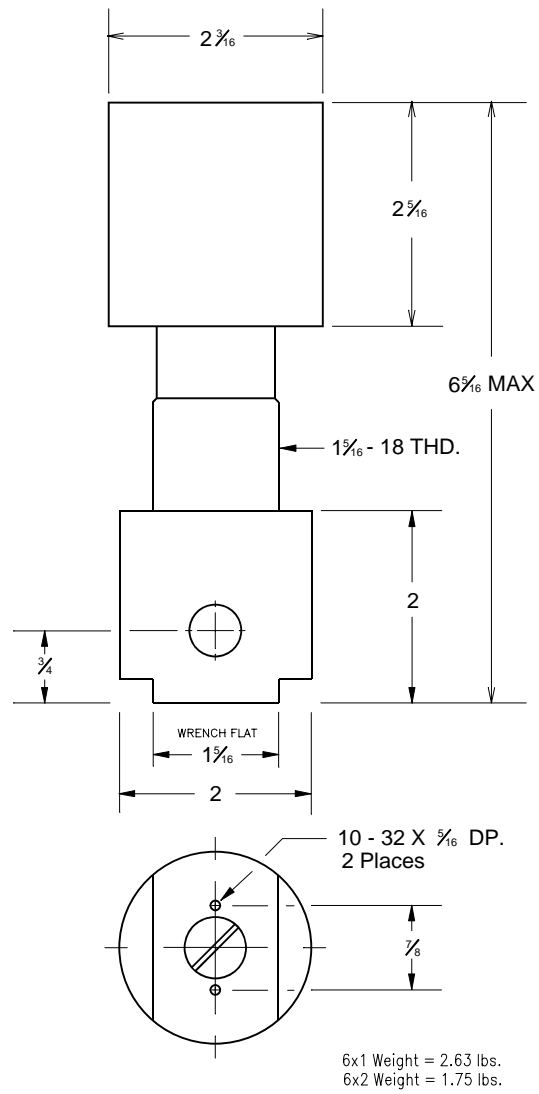

Perma-Cal Industries
 1742 Orbit Way
 Minden, NV 89423-4114
 775 / 782-1026
 FAX 775 / 782-1056
 www.perma-cal.com

Bulletin PBR 0506
 Effective 5/01/2006

MODELS 62 & 64 PISTON TYPE, PNEUMATIC PRESSURE REGULATORS

- NON-VENTED & VENTING CONFIGURATIONS
- UP TO 6000 PSI MAX INLET PRESSURE
- EASY FILTER REPLACEMENT

PART NUMBER CONSTRUCTION :

AVAILABLE PORT CONFIGURATIONS

MODEL NUMBER AND PRICES

621A	\$ 300.00	641A	\$ 315.00
622A	\$ 275.00	642A	\$ 295.00

The port configurations are shown from the operators viewpoint, looking at the knob or "top" of the device. Consult the factory for inlet and outlet arrangements not shown.